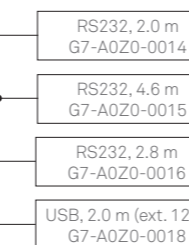

Connecting cable
for Zone 2 / Division 2
(Power supply
GZ-A0Z0-0019
required)

Base station
17-A1Z0-0014 (IS)
G7-A0Z0-0010 (NI)