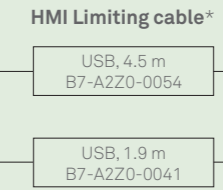

Zone 2 / Division 2 (NI)

Connecting cable