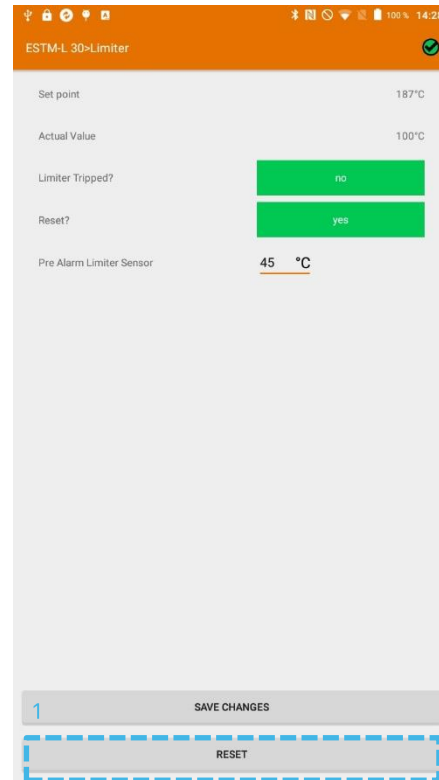

Press „CONNECT“

Choose „CONTROLLER“ or „LIMITER“

6. Setup controller

- 1 RTD #1 actual temperature
- 2 SETPOINT
- 3 SAVE

On control, you're able to change the set point and view the actual value. If you want to change settings, you need the Device password and also the Temporary Pin shown on the 7-segement display.

7. Maintain limiter

1 Reset Limiter

On limiter, you can see the set point (set up by conding element)/ actual value and status of the limiter if you want to reset the limiter, you need the Device password and also the Temporary Pin shown on the 7-segement display. This three-digit pin is Hexadecimal 0-9 and A-F.