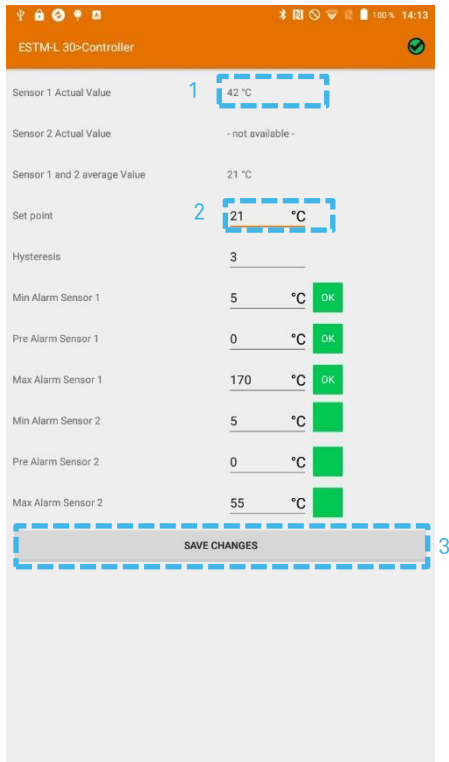

Press „CONNECT“

Choose „CONTROLLER“ or „LIMITER“

6. Setup controller

- 1 RTD #1 actual temperature
- 2 SETPOINT
- 3 SAVE

On control, you're able to change the set point and view the actual value. If you want to change settings, you need the Device password and also the Temporary Pin shown on the 7-segement display.