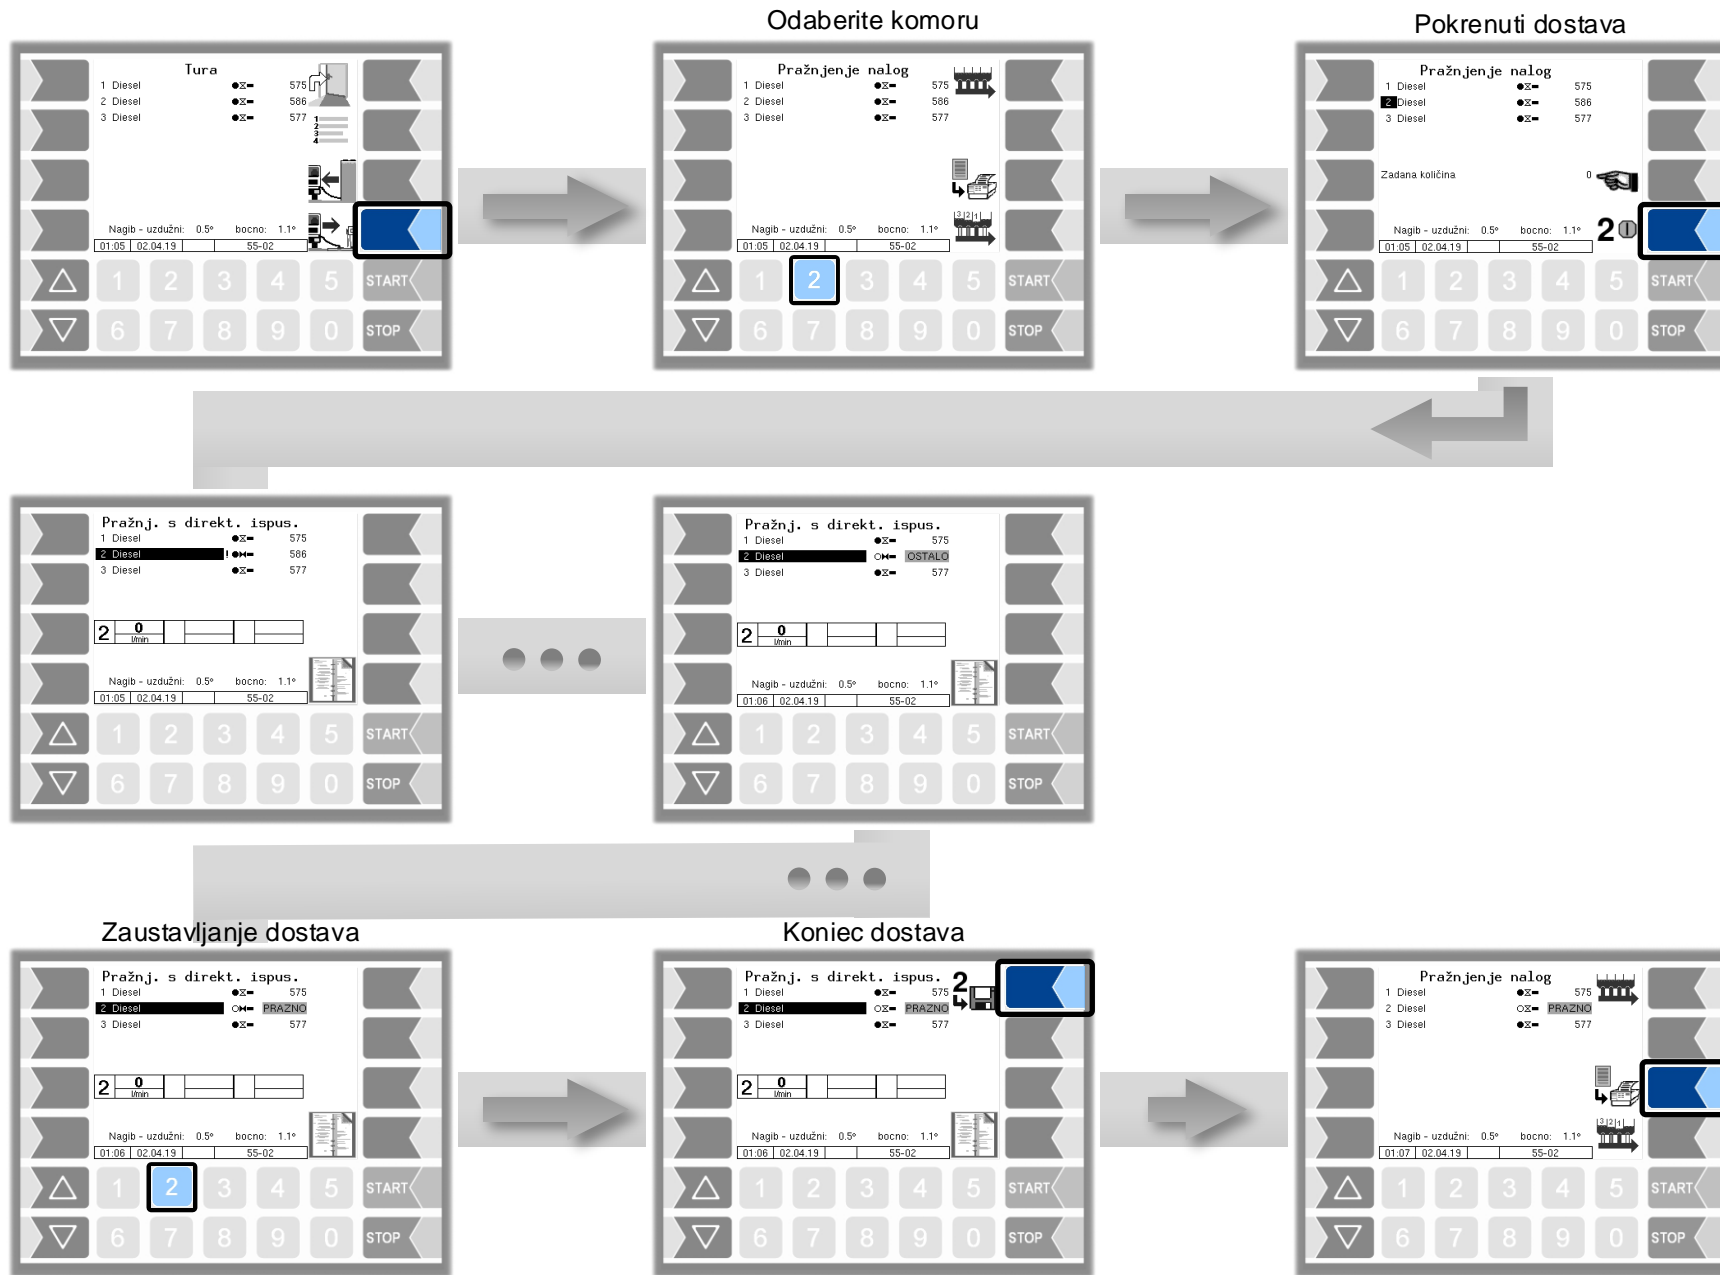

Petro 3003

Brzi vodič

VOLUTANK

(bez SAFE, Dostava s punim crijevom, Pražnjenje Kolekcionar, izborom koncerna)

Softwareversion PYRAMIDE 2.5.x

KBA 210334

PLEASE NOTE

This document is a short version of the product operation. It must be kept in the immediate vicinity of the device so that access to it is possible at any time.

To be observed safety and more detailed instructions, see the operation manual.

The current version can be downloaded from www.bartec.de or requested from BARTEC BENKE GmbH.

Punjenje bez SAFE

Punjenje s izborom koncerna

Dostava bez SAFE

Dostava s punim crijevom - istovremeno

Dostava s punim crijevom - serijski

Dostava s punim crijevom - djelimično

Pražnjenje Kolekcionar

Display of operating states