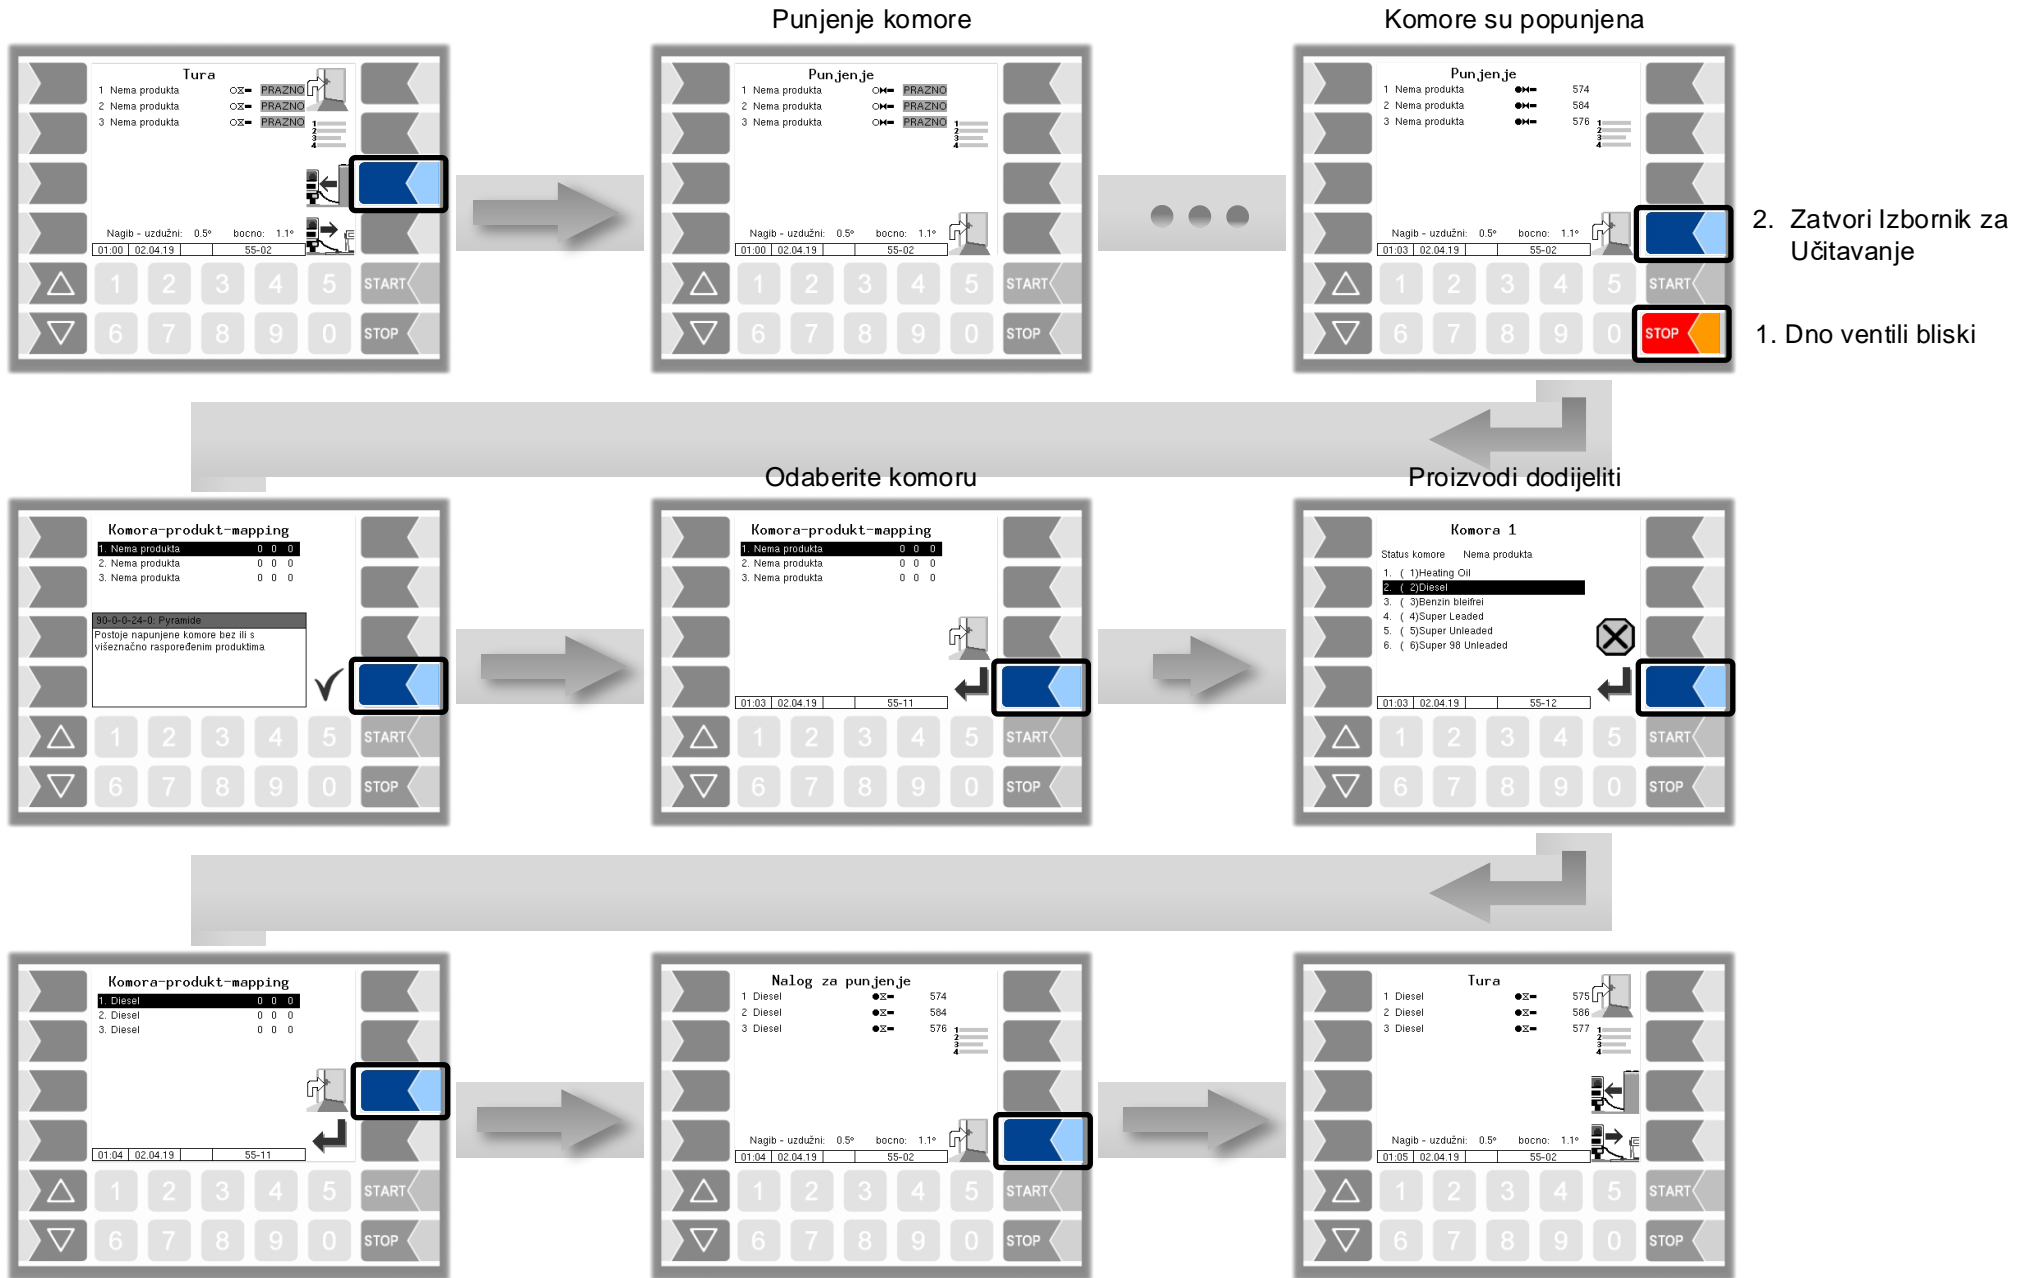

Petro 3003

Brzi vodič

VOLUTANK

(bez SAFE, Dostava s punim crijevom, Pražnjenje Kolekcionar, izborom koncerna)

Softwareversion PYRAMIDE 2.5.x

KBA 210334

PLEASE NOTE

This document is a short version of the product operation. It must be kept in the immediate vicinity of the device so that access to it is possible at any time.

To be observed safety and more detailed instructions, see the operation manual.

The current version can be downloaded from www.bartec.de or requested from BARTEC BENKE GmbH.

Punjenje bez SAFE

Punjenje s izborom koncerna

Dostava bez SAFE

Dostava s punim crijevom - istovremeno

Dostava s punim crijevom - serijski

Dostava s punim crijevom - djelimično

Pražnjenje Kolekcionar

Display of operating states