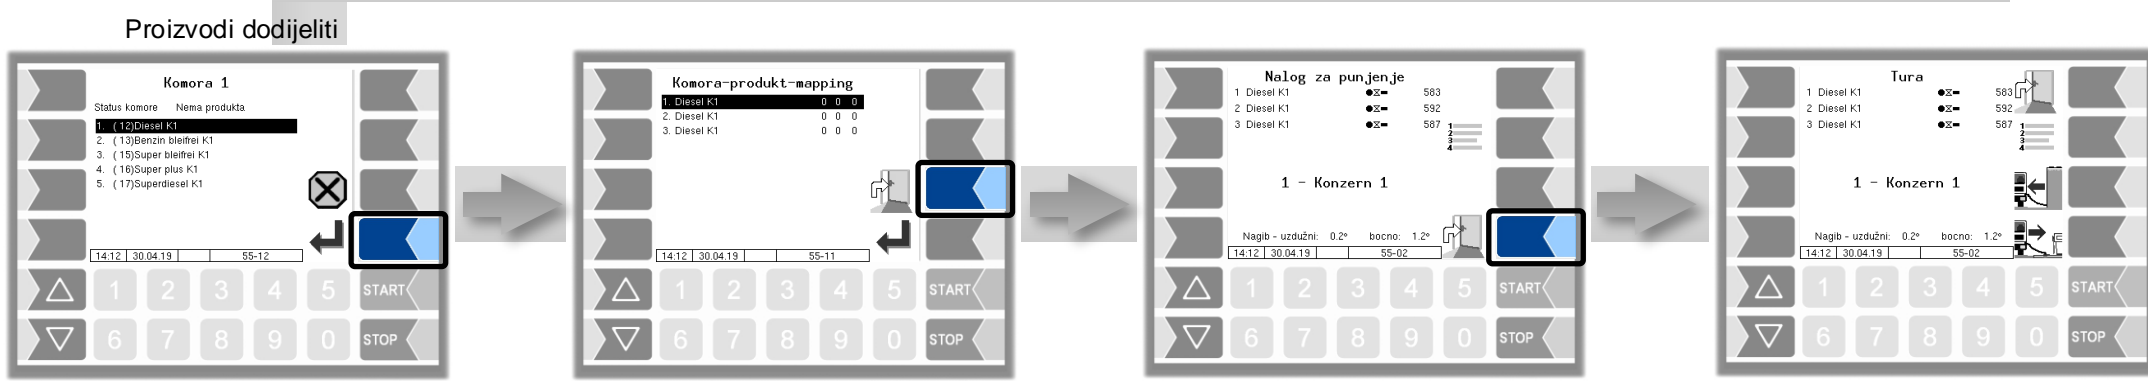

Punjenje s izborom koncerna