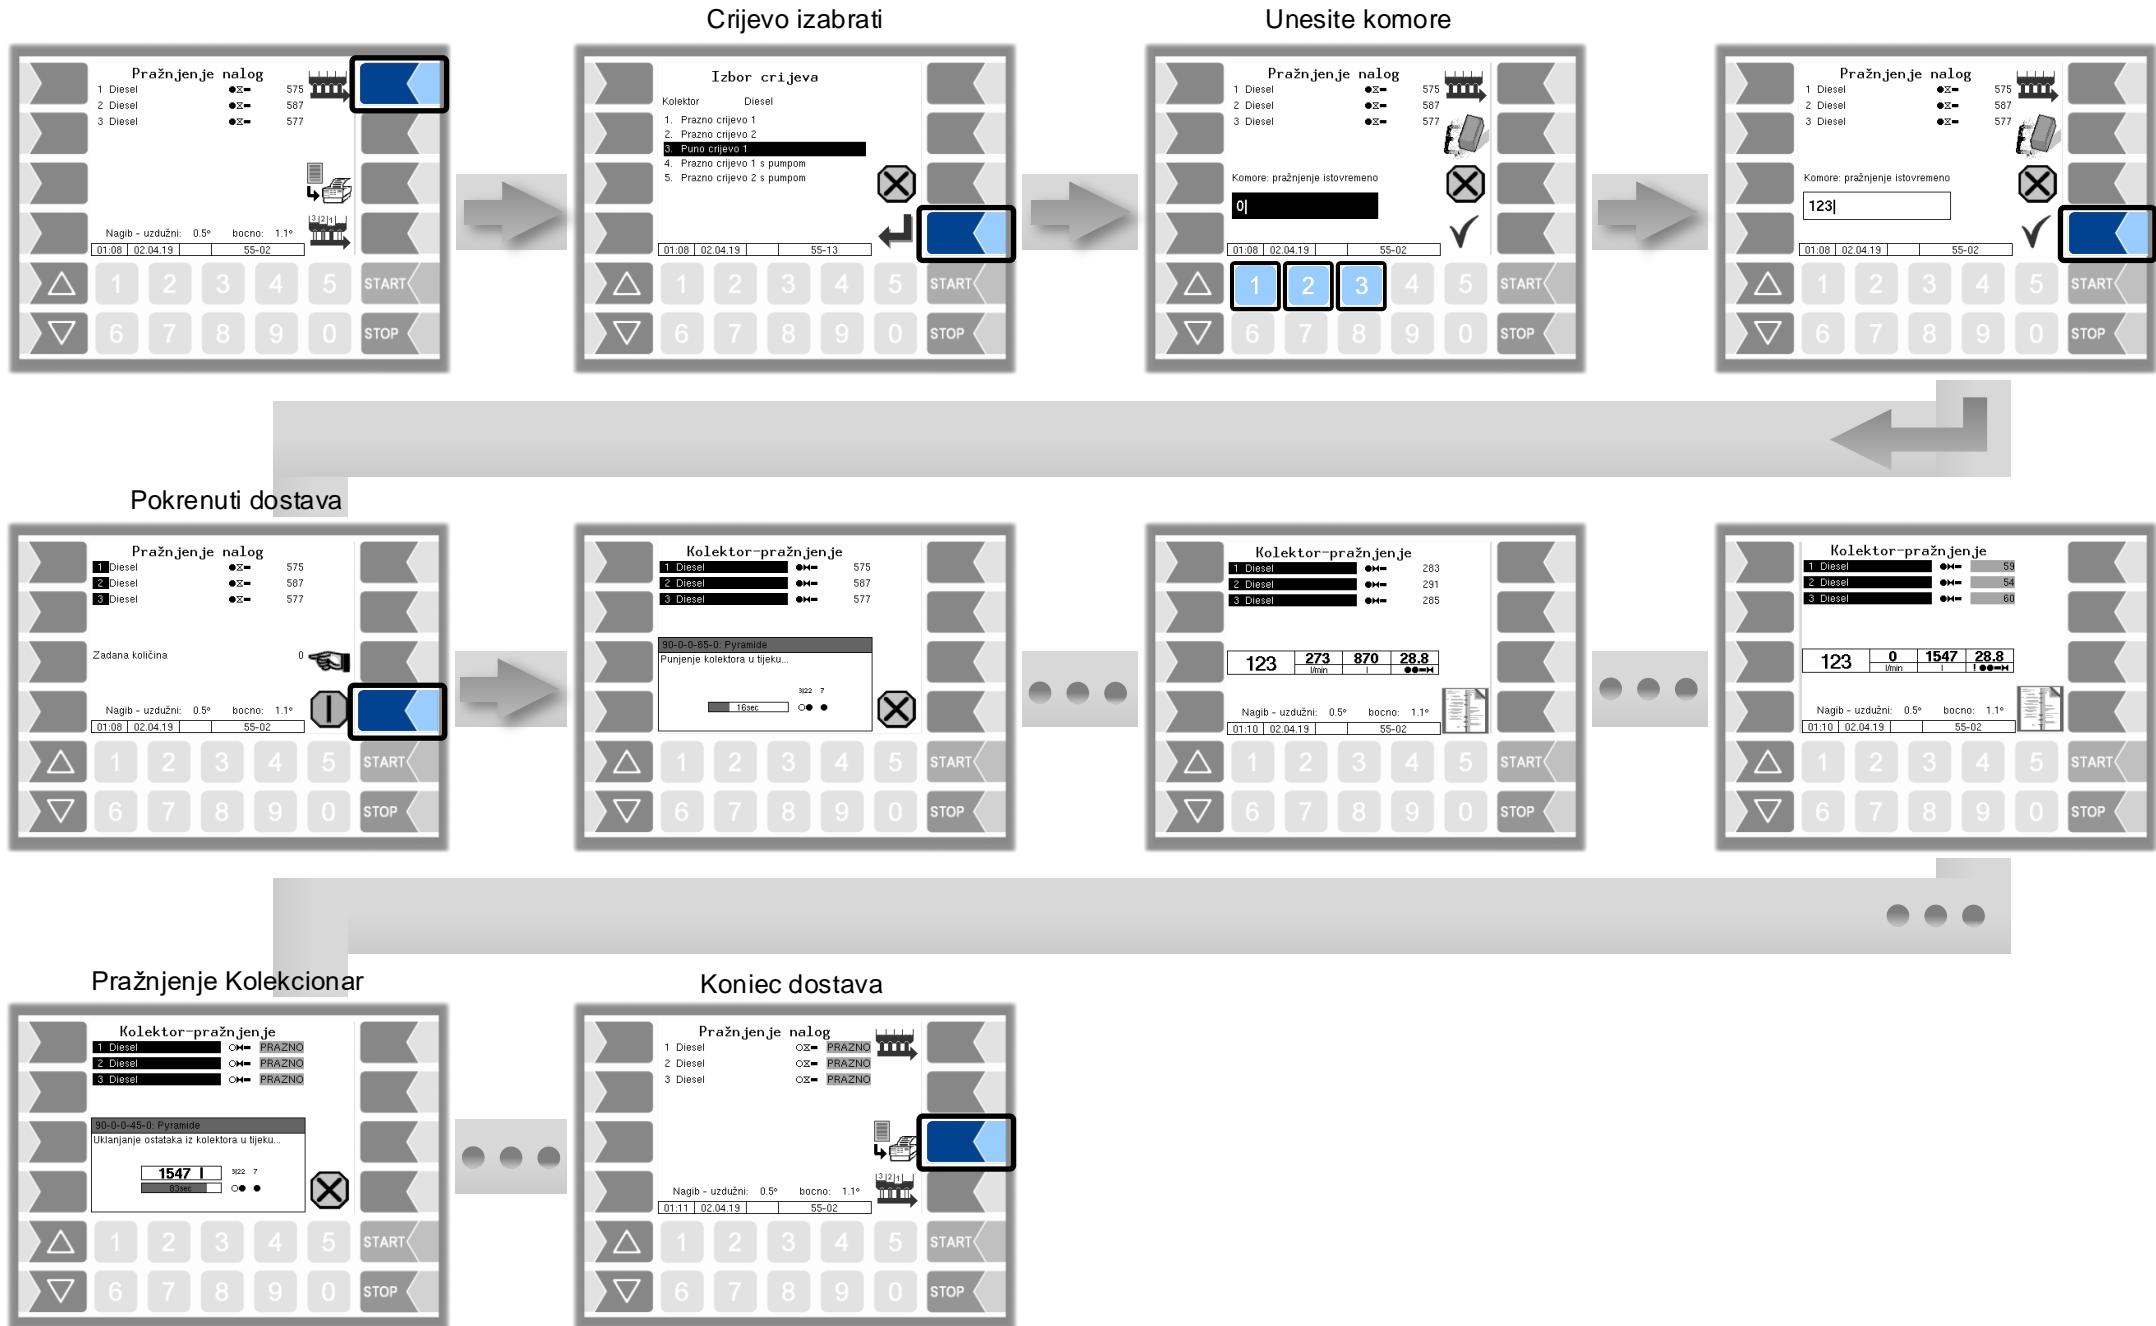

Petro 3003

Brzi vodič

VOLUTANK

(bez SAFE, Dostava s punim crijevom, Pražnjenje Kolekcionar, izborom koncerna)

Softwareversion PYRAMIDE 2.5.x

KBA 210334

PLEASE NOTE

This document is a short version of the product operation. It must be kept in the immediate vicinity of the device so that access to it is possible at any time.

To be observed safety and more detailed instructions, see the operation manual.

The current version can be downloaded from www.bartec.de or requested from BARTEC BENKE GmbH.

Punjenje bez SAFE

Punjenje s izborom koncerna

Dostava bez SAFE

Dostava s punim crijevom - istovremeno

Dostava s punim crijevom - serijski

Dostava s punim crijevom - djelimično

Pražnjenje Kolekcionar

Display of operating states