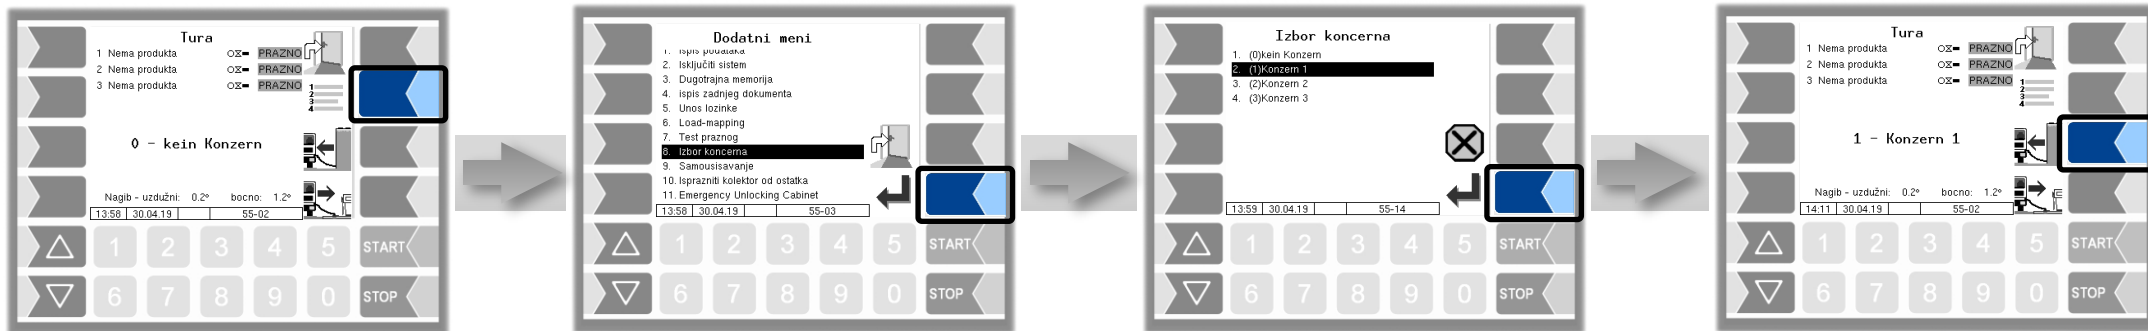

Petro 3003

Brzi vodič

VOLUTANK

(bez SAFE, Dostava s punim crijevom, Pražnjenje Kolekcionar, izborom koncerna)

Softwareversion PYRAMIDE 2.5.x

KBA 210334

PLEASE NOTE

This document is a short version of the product operation. It must be kept in the immediate vicinity of the device so that access to it is possible at any time.

To be observed safety and more detailed instructions, see the operation manual.

The current version can be downloaded from www.bartec.de or requested from BARTEC BENKE GmbH.

Punjenje bez SAFE

Punjenje s izborom koncerna

Dostava bez SAFE

Dostava s punim crijevom - istovremeno

Dostava s punim crijevom - serijski

Dostava s punim crijevom - djelimično

Pražnjenje Kolekcionar

Display of operating states