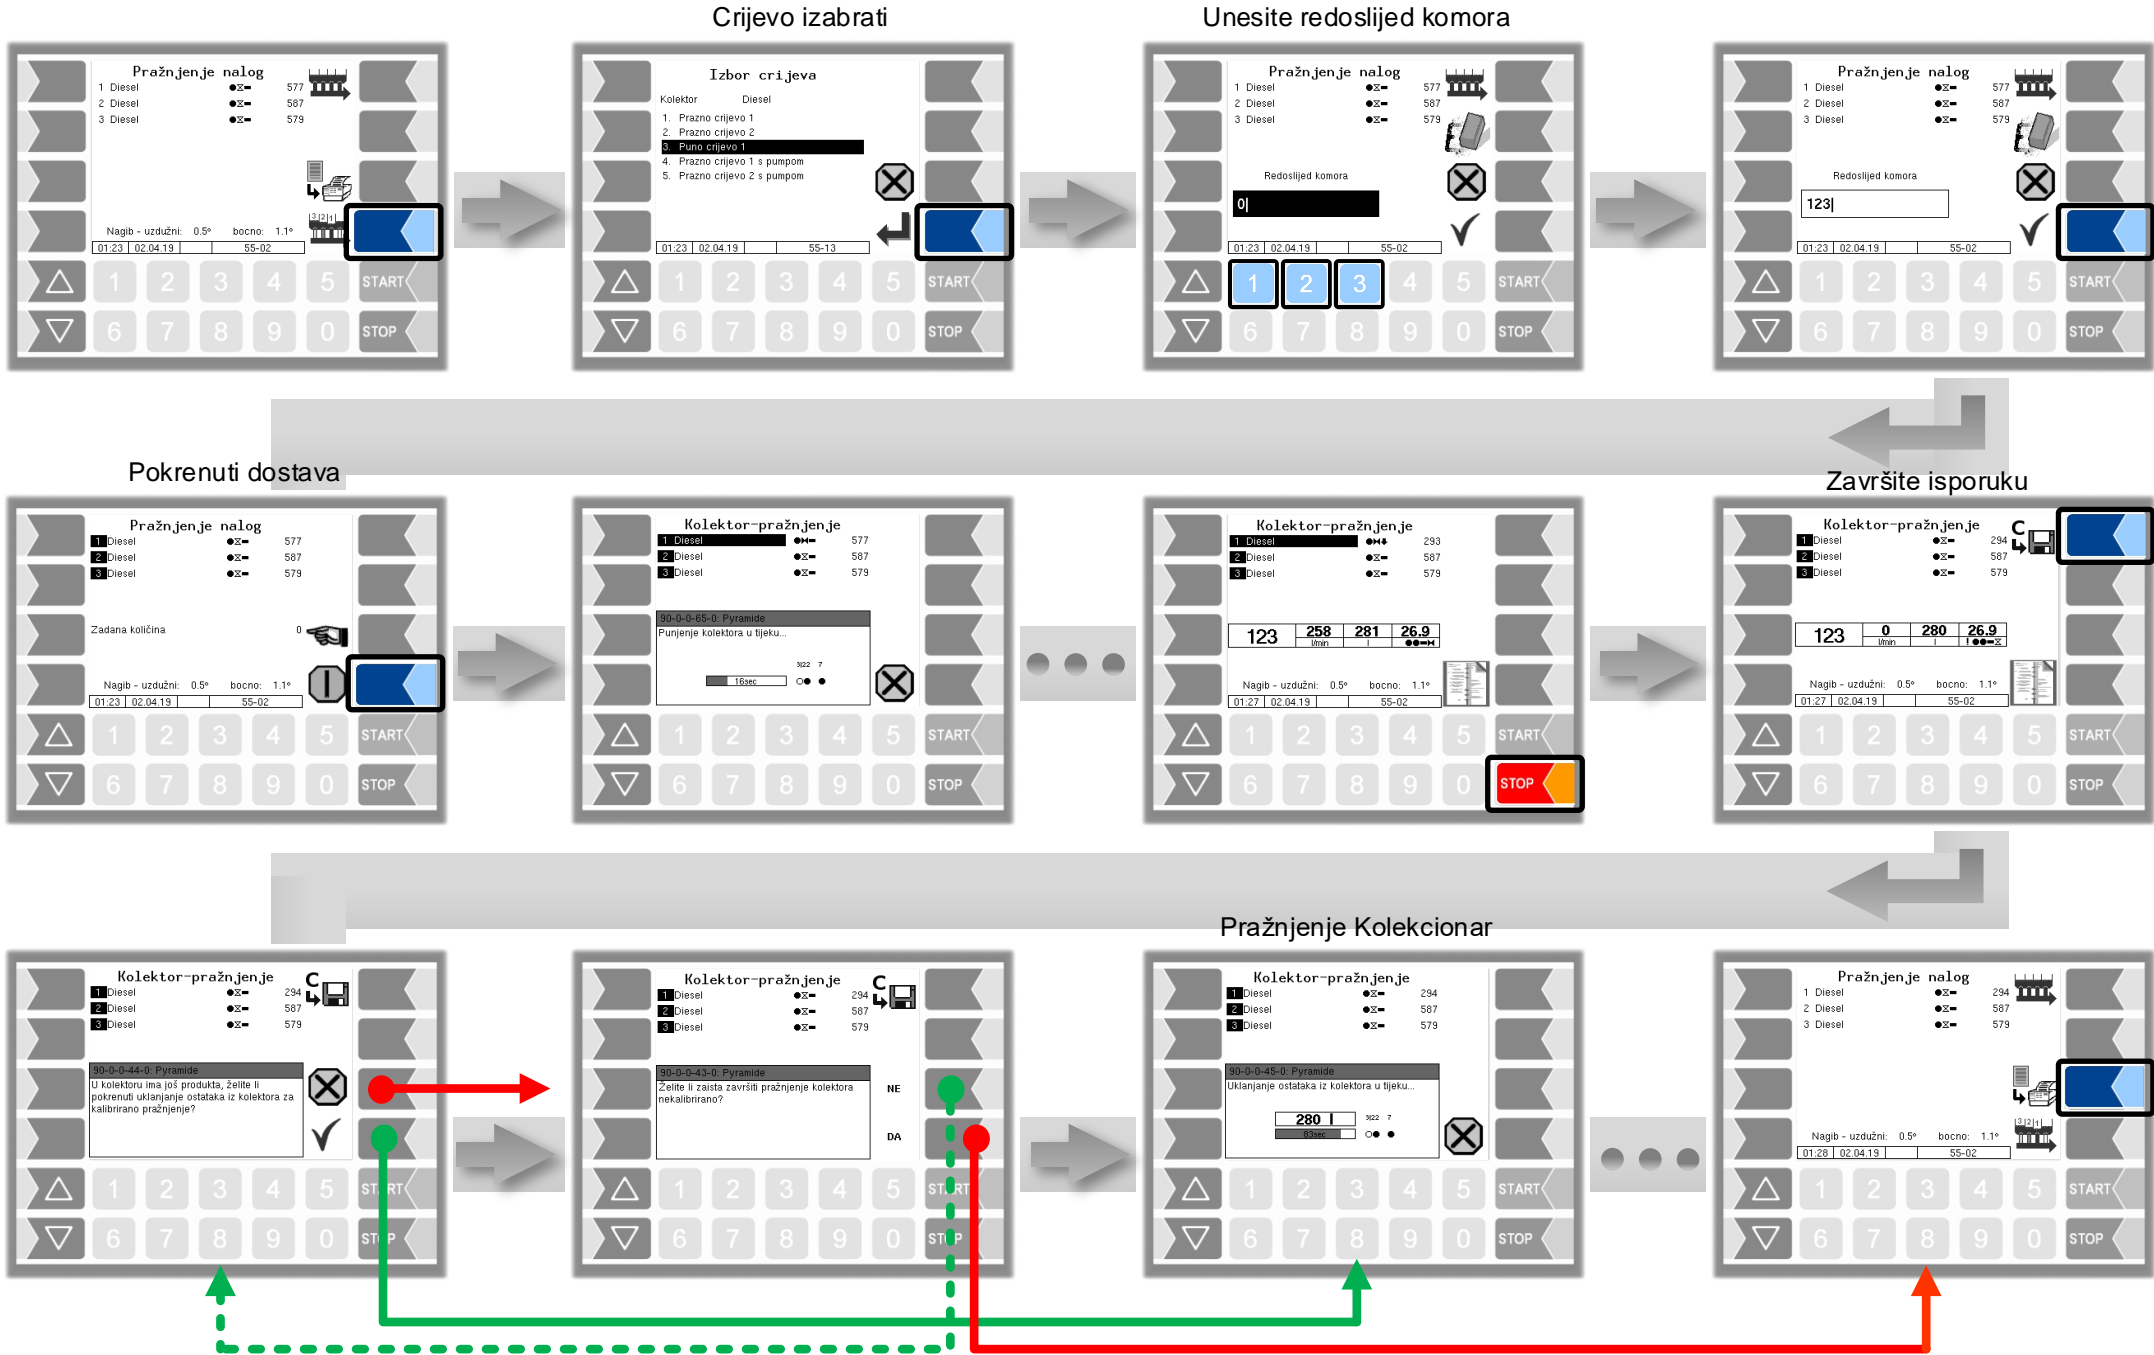

Petro 3003

Brzi vodič

VOLUTANK

(bez SAFE, Dostava s punim crijevom, Pražnjenje Kolekcionar, izborom koncerna)

Softwareversion PYRAMIDE 2.5.x

KBA 210334

PLEASE NOTE

This document is a short version of the product operation. It must be kept in the immediate vicinity of the device so that access to it is possible at any time.

To be observed safety and more detailed instructions, see the operation manual.

The current version can be downloaded from www.bartec.de or requested from BARTEC BENKE GmbH.

Punjenje bez SAFE

Punjenje s izborom koncerna

Dostava bez SAFE

Dostava s punim crijevom - istovremeno

Dostava s punim crijevom - serijski

Dostava s punim crijevom - djelimično

Pražnjenje Kolekcionar

Display of operating states